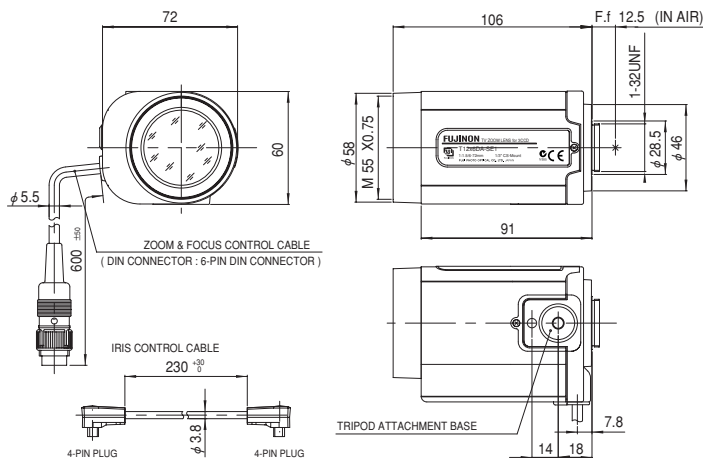

For Security

1/3" ZOOM Electric Zoom Auto Iris DC Type

FUJINON CCTV LENS

Y12X6A-SE2

※Photograph is a similar model.

Unit : mm

Model		Y12 × 6A-SE2	
Focal Length		6mm ~ 72mm (12×)	
Iris Range		F1.5 ~ T400 (Equivalent to F400)	
Operation	Iris	Auto (DC Type) (*1)	
	Focus	Motor Drive	
	Zoom	Motor Drive	
Angle Of View (H × V)	1/3"	Wide	43°36' × 33°24'
		Tele	3°49' × 2°52'
	1/4"	Wide	33°24' × 25°22'
		Tele	2°52' × 2°09'
Focusing Range (From Front Of The Lens)		∞ ~ 1.3m	
Object Dimensions at M.O.D. (H × V)	1/3"	Wide	1003mm × 753mm
		Tele	84mm × 63mm
	1/4"	Wide	752mm × 565mm
		Tele	63mm × 47mm
Back Focal Distance (in air)		11.69mm	
Exit Pupil Position (From Image Plane)		-6028mm	
Filter Thread		M55 × 0.75mm	
Mount		CS Mount	
Mass		330g	
Coil Resistance		Drive Coil	180Ω
		Damping Coil	720Ω
Current Consumption		24mA (Max.) at 4V DC	
Standard Accessories		Iris Control Cable Conversion Cable (6-pin→4-pin) Connection Connector (4-pin, 6-pin)	
Remarks		• With Metal Mount (*1) When power is turned off, iris will automatically	

Example: ±6V control (Connection of conversion cable is required.)

Accessories

	Model	Focusing Range	Camera plmage Size Range	Object Dimensions				
				TELE	WIDE			
Close-up Lens	CL3355 (M55X0.75mm, fc=333mm)	333mm~250mm	1/3"	17mmX13mm	203mmX152mm			
			1/4"	13mmX10mm	152mmX114mm			
	CL10055 (M55X0.75mm, fc=1100mm)	1000mm~500mm	1/3"	37mmX27mm	436mmX327mm			
			1/4"	27mmX21mm	327mmX245mm			
Control Box	Model	Output Voltage	Operation	Maximum Output Current	Output Connector	Power Source	Power Consumption (at 100V AC)	Mass
	CRD-1A	6V DC/12V DC	Zoom, Focus	0.2A	Mab 6100	100V/120V/220V/240V AC,50/60Hz	15W	2.1kg
	CRD-1B	±6V DC/±12V DC	Zoom, Focus	0.2A	Mab 4100	100V/120V/220V/240V AC,50/60Hz	15W	2.1kg
Power Cord	Japan	U.S.A./Canada	Continental Europe	Australia	Without AC Plug			
	PCA-1	PCA-2	PCA-3	PCA-4	PCA-5			
Extension Cable	10m	CRD-1A	CEC-AA102-11		CRD-1B	CEC-AB102-11		
	20m		CEC-AA202-11			CEC-AB202-11		